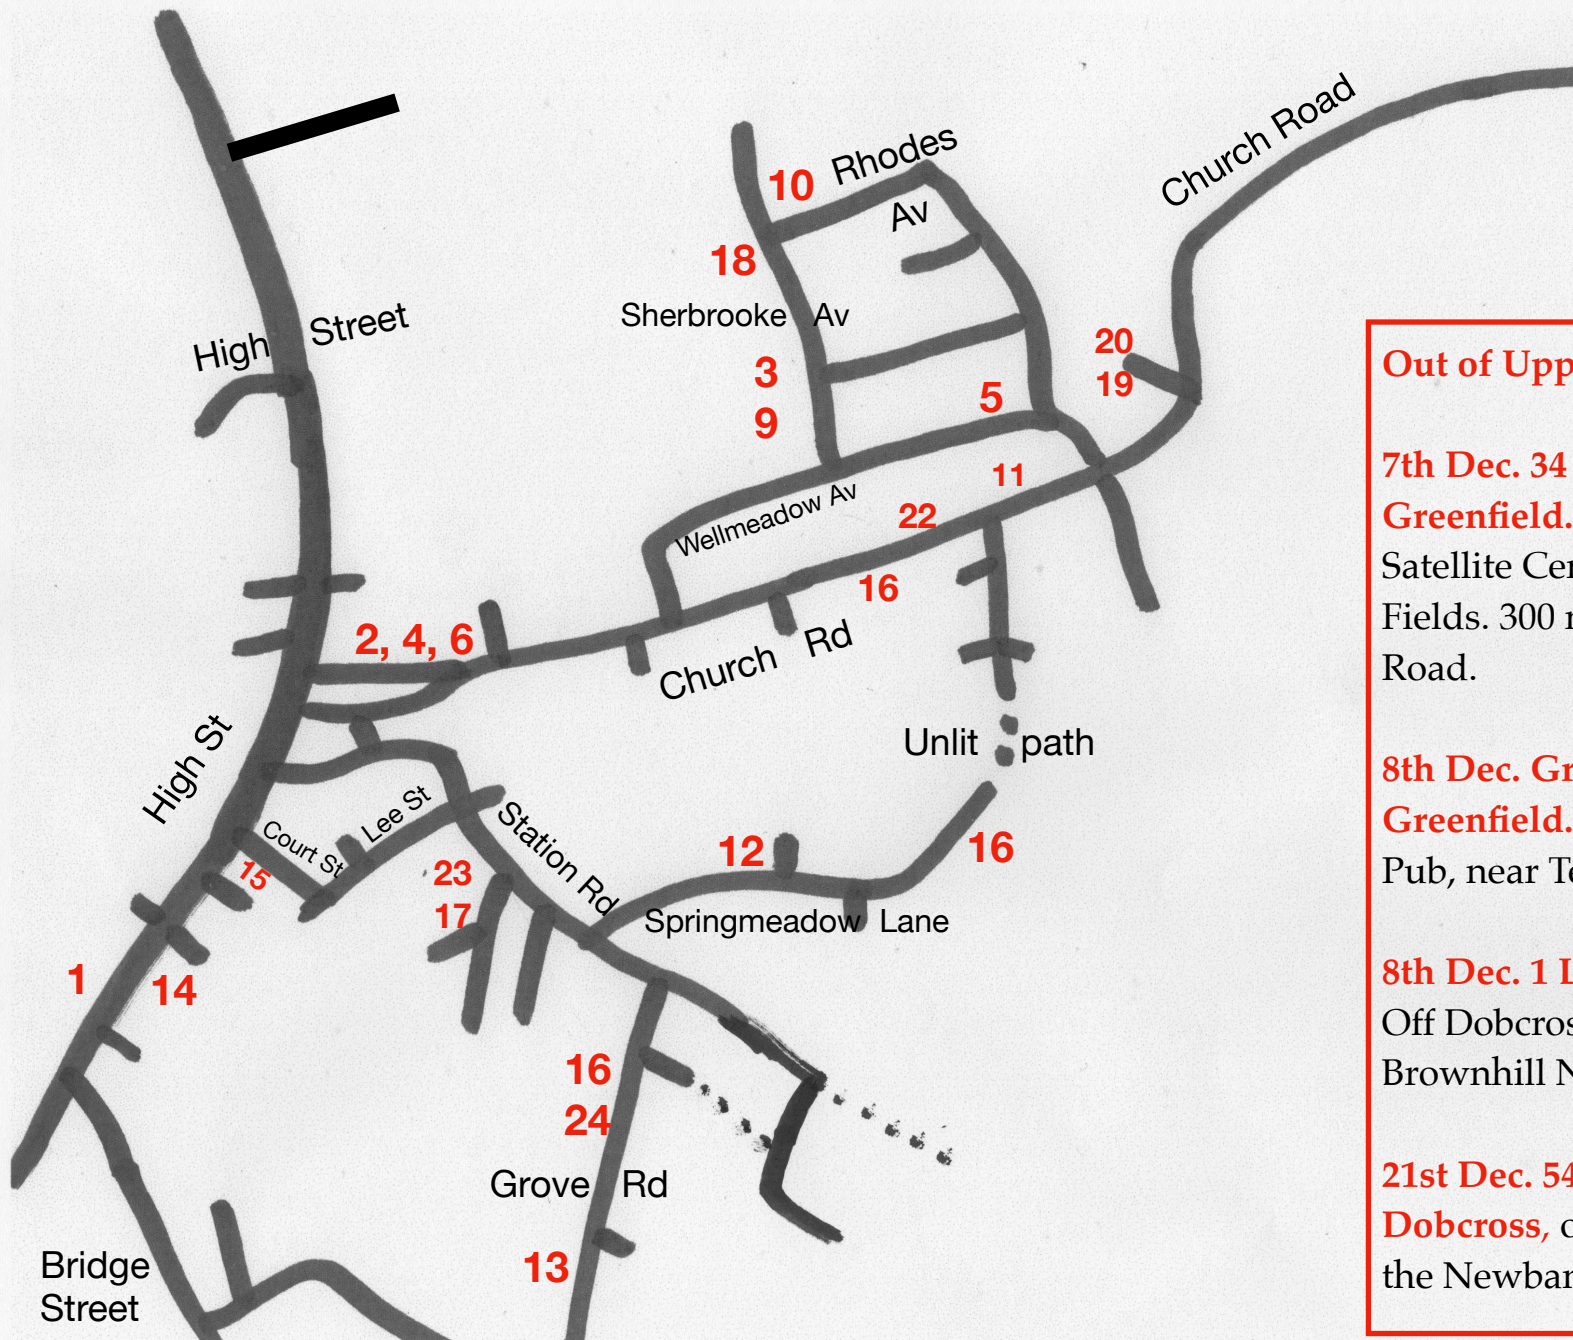

Uppermill Advent Calendar 2023

- Out of Uppermill**
- 7th Dec. 34 Wellington Rd, Greenfield.** Between Tesco and the Satellite Centre, Churchill Playing Fields. 300 metres from Chew Valley Road.
 - 8th Dec. Greenfield Marina, Greenfield.** Behind the Kingfisher Pub, near Tesco.
 - 8th Dec. 1 Lower Fields Dobcross, Dobcross,** Off Dobcross New Road, opposite Brownhill Nature Garden.
 - 21st Dec. 54 Dobcross New Road, Dobcross,** opposite the entrance to the Newbank Garden Centre.

Uppermill Advent is a life-sized Advent calendar in the windows of homes, businesses and churches all around Uppermill. At least one window is revealed each day from December 1st to 24th.

All of the windows should be lit from 4 to 9pm each evening from their start date until the new year, but please be aware that we cannot guarantee this, as household circumstances may change.

Uppermill is known for its narrow roads and pavements, please take care as you go around the Advent Calendar. If you plan to drive round please note that it is not feasible to drive into Saddleworth Fold. There is a footpath (no roadway) linking the two parts of Springmeadow Lane.